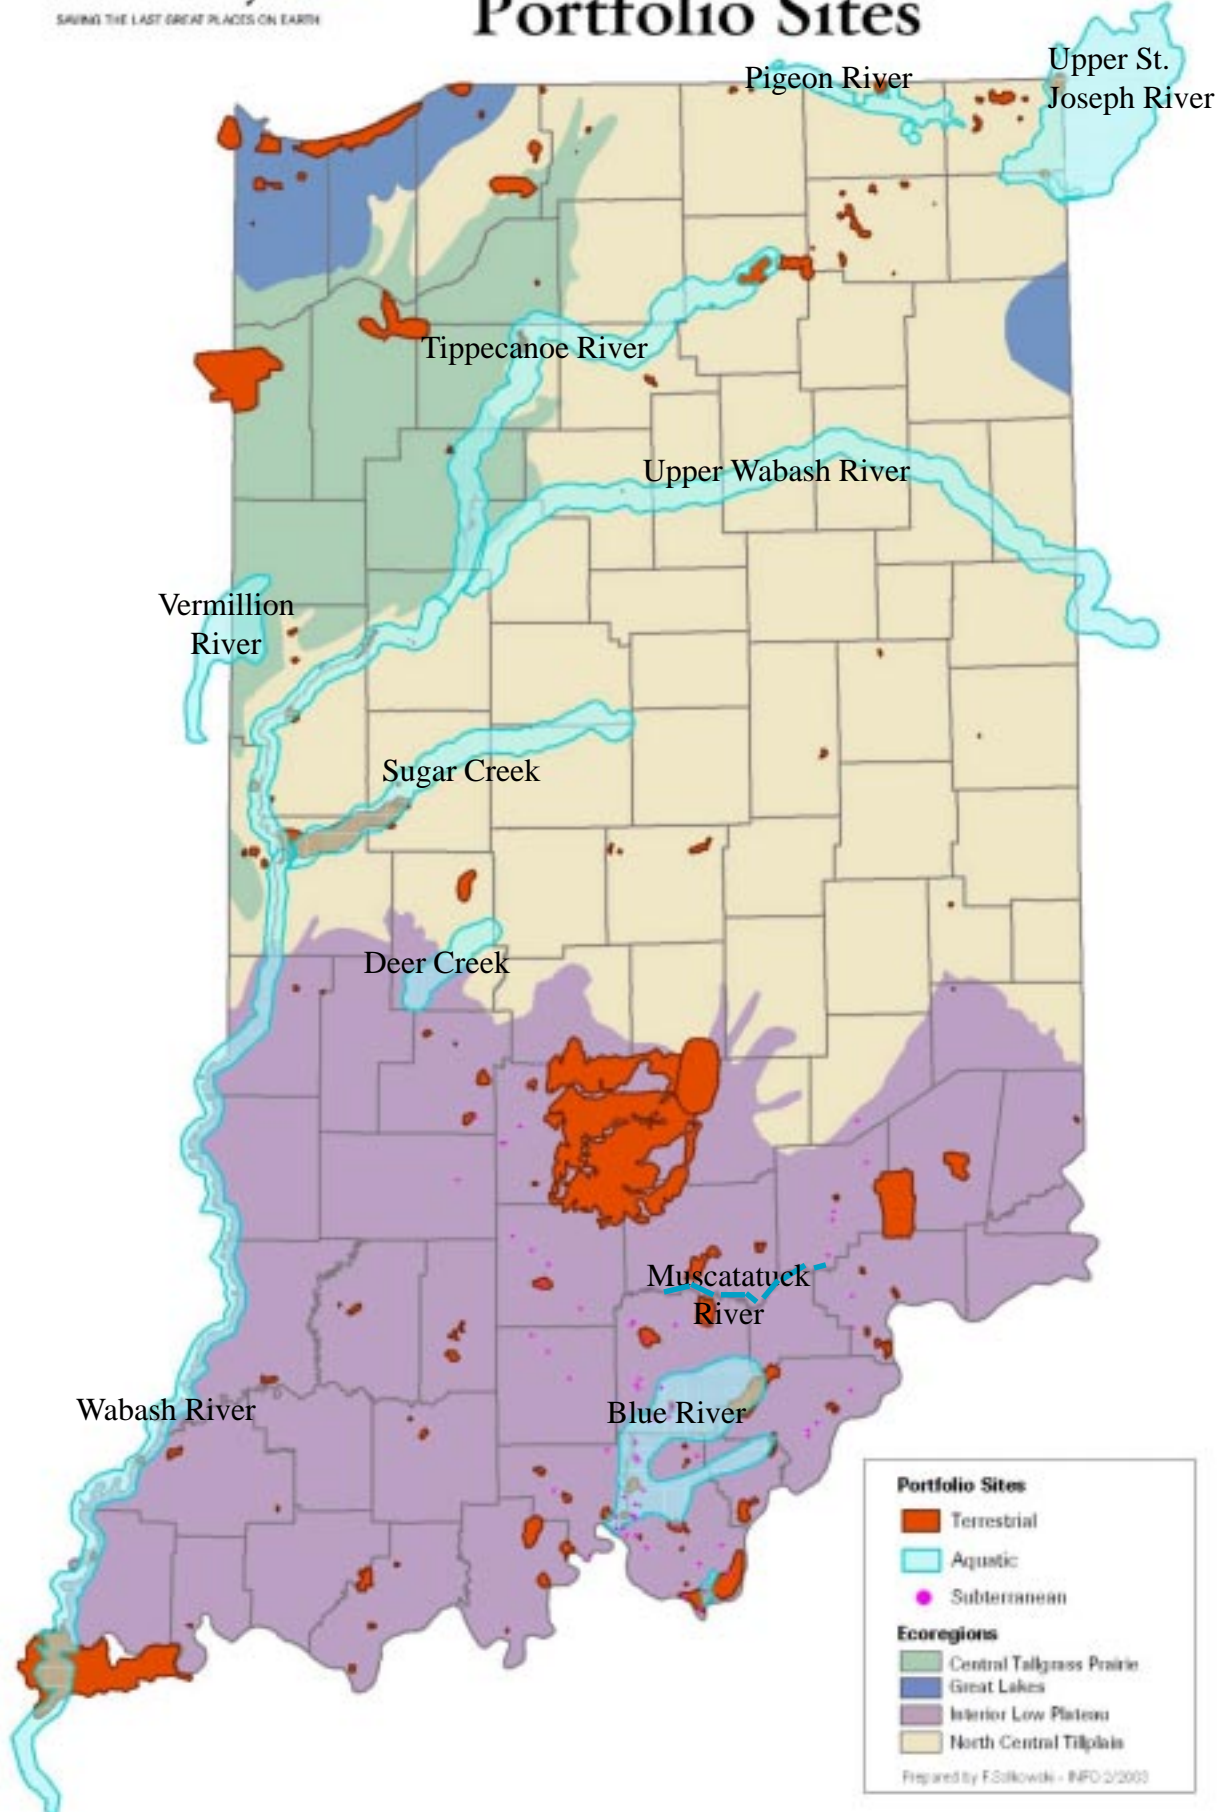

Indiana Eco-regional Portfolio Sites

Portfolio Sites

-  Terrestrial
-  Aquatic
-  Subterranean

Ecoregions

-  Central Tallgrass Prairie
-  Great Lakes
-  Interior Low Plateau
-  North Central Tillplains

Prepared by F.Silkowski - INFO 2/2003